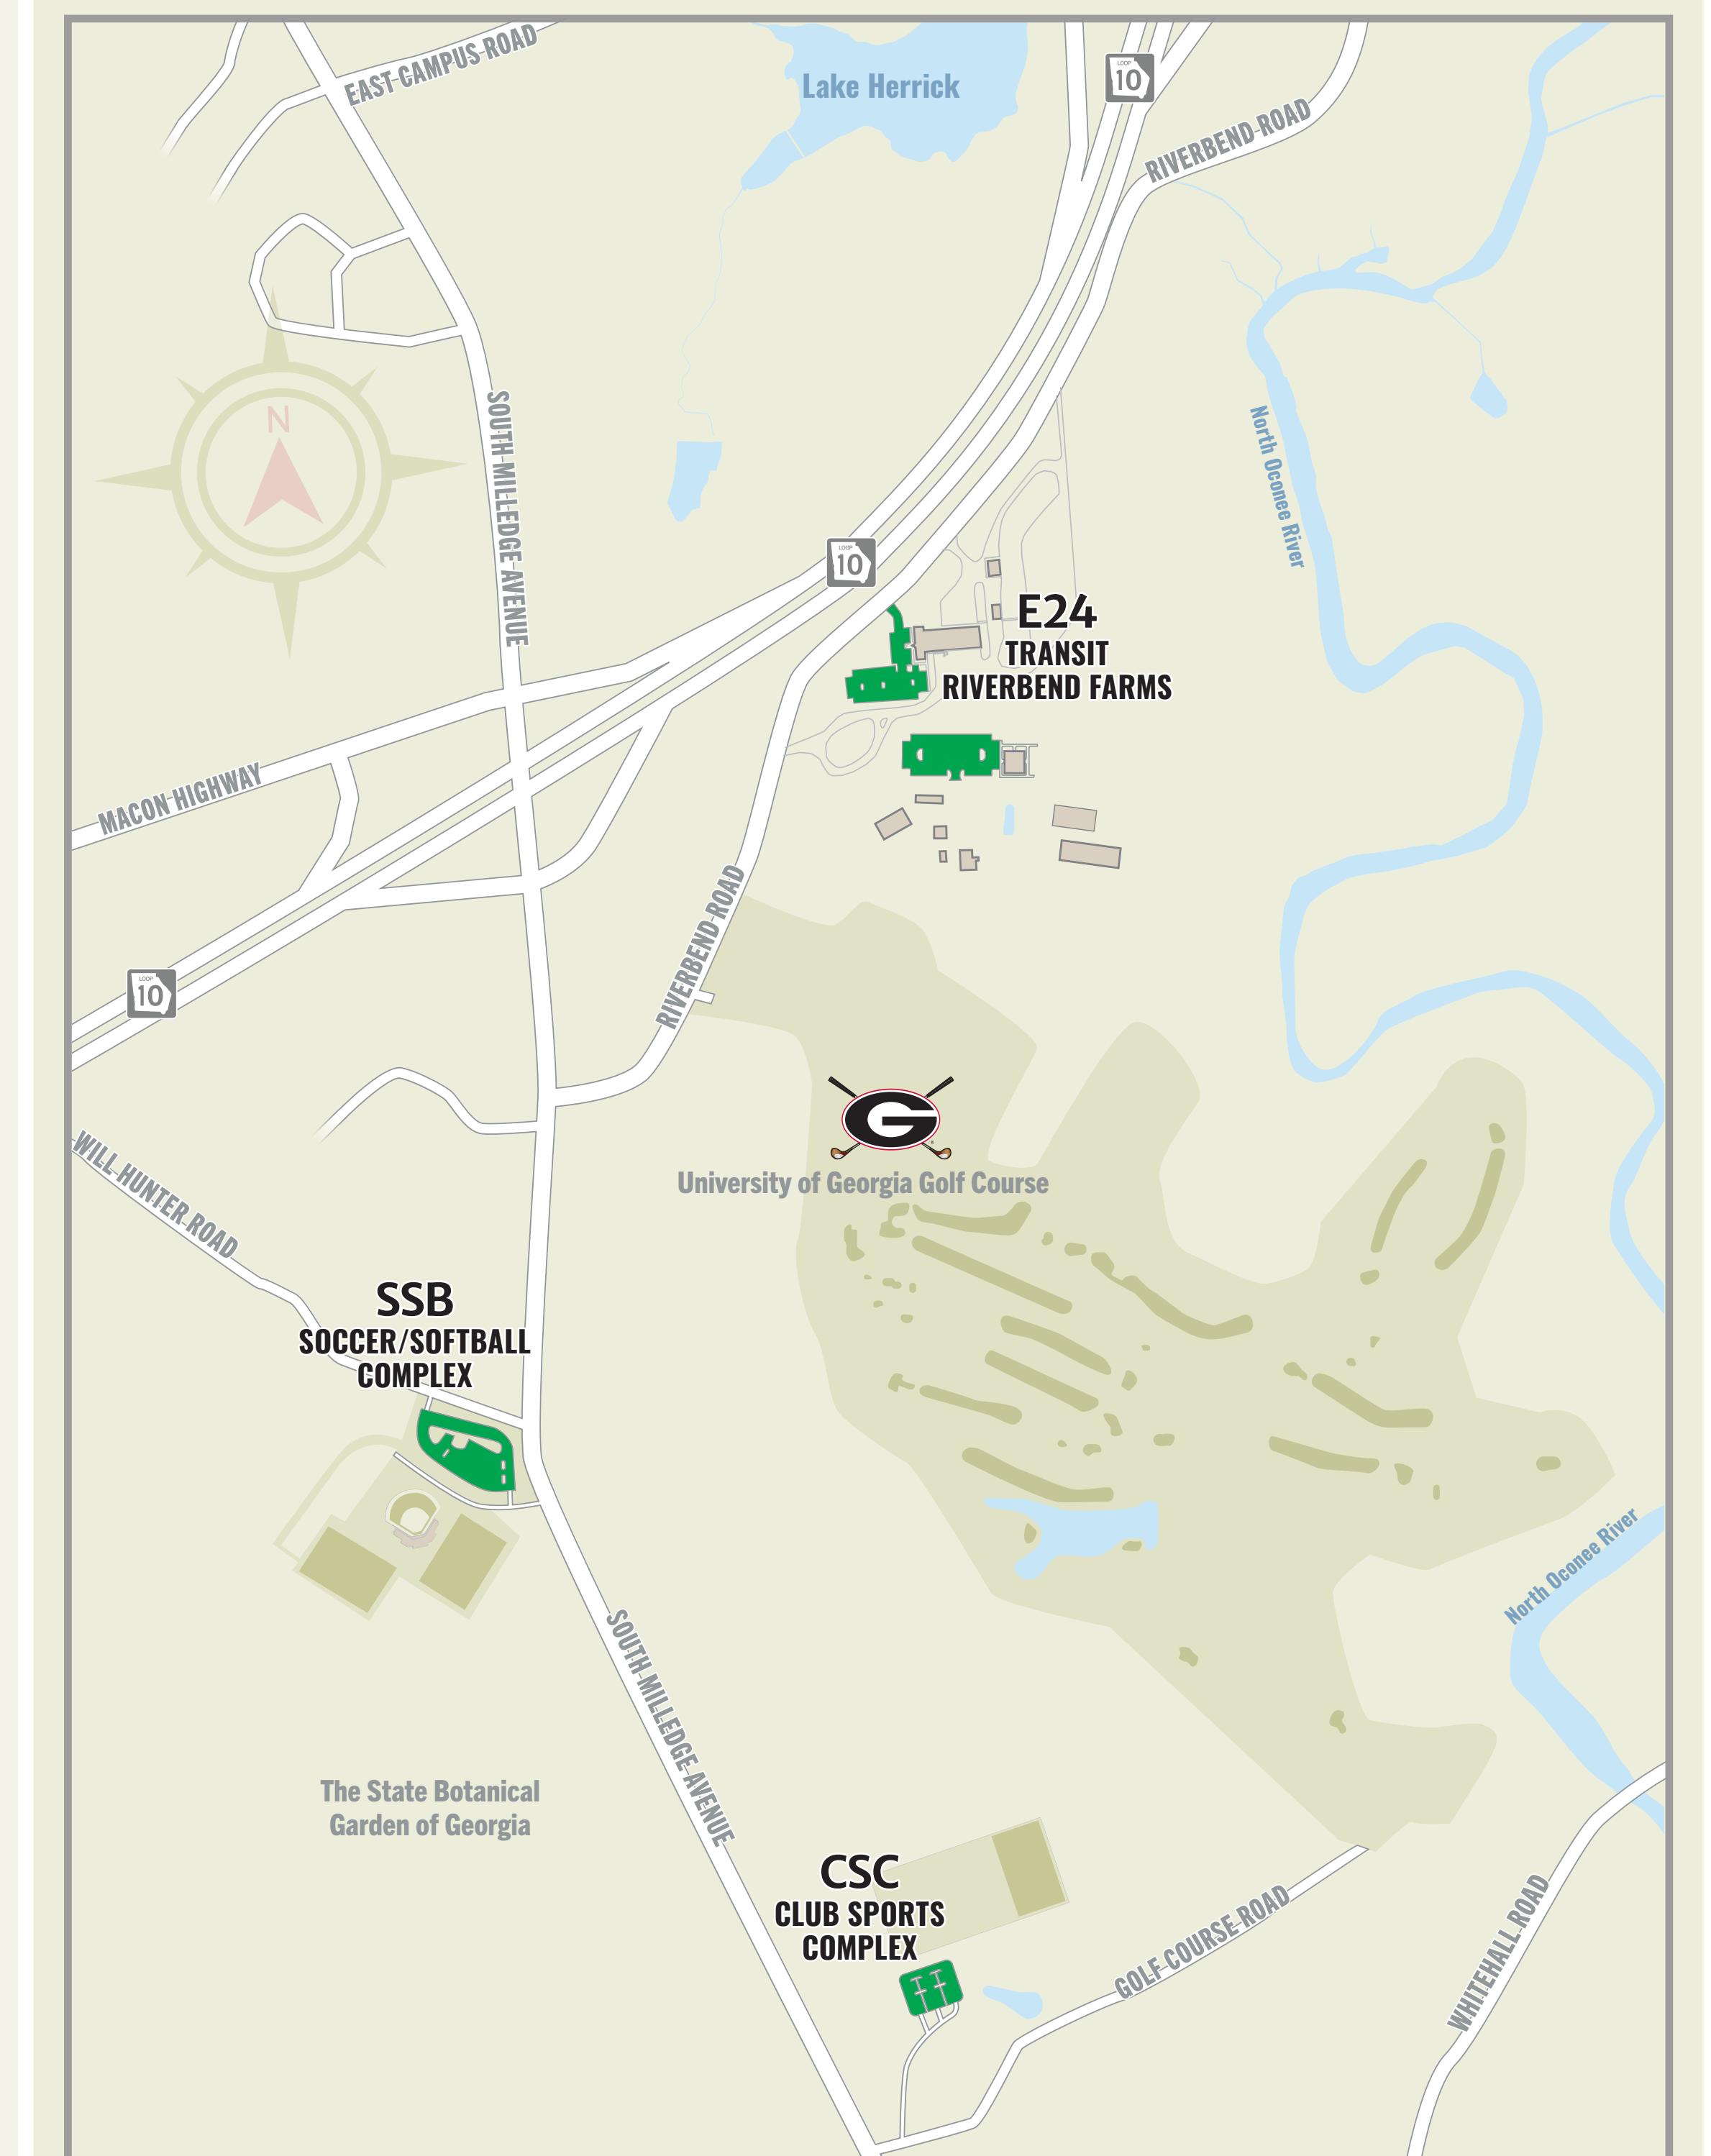

Monthly Fee ● \$10 ● \$20 ● \$30
● \$40 ● \$60

For the Residential Parking map please visit tps.uga.edu/rates or scan the QR code.

Health Sciences Campus

Transit/Soccer-Softball/Club Sports

Veterinary Medical Center Campus