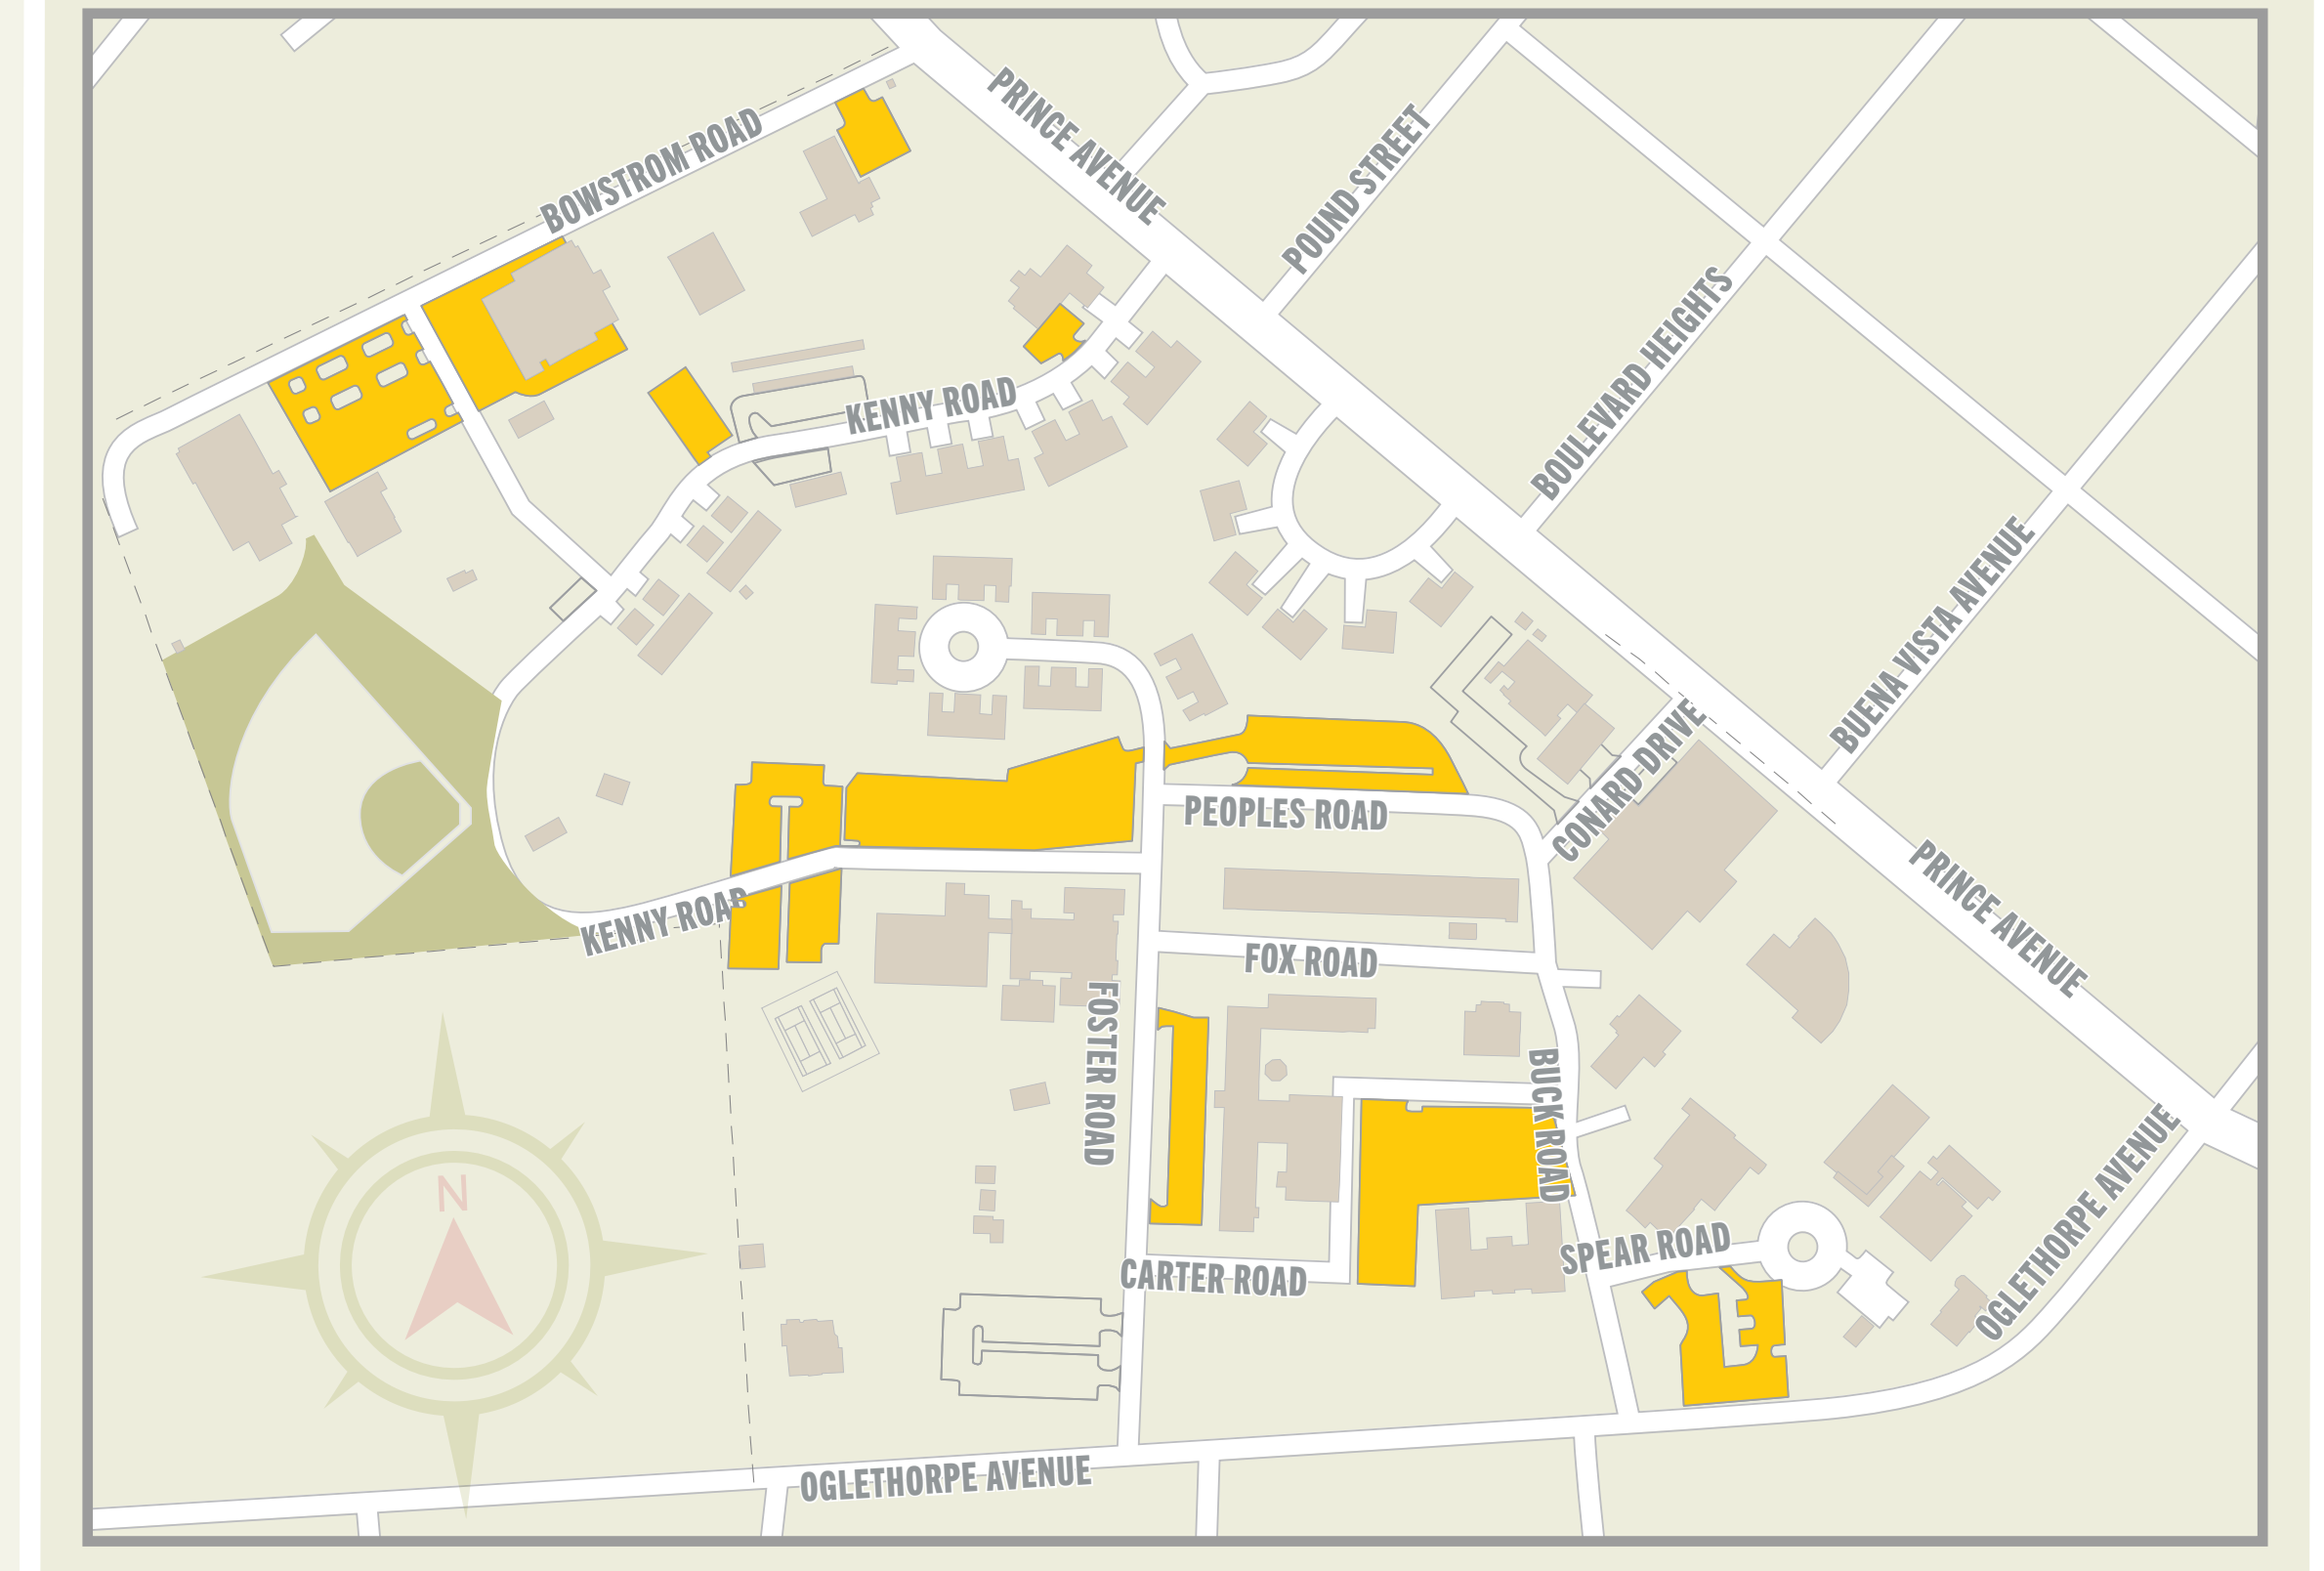

PLEASE NOTE
Construction due to be completed Fall 2025

UGA Parking Priority

ADMINISTRATION/FACULTY	STAFF/GRADUATE ASSISTANTS
<ul style="list-style-type: none"> Senior Administration Faculty Administration Staff Graduate Assistants Undergraduate Commuters Graduate Residents Undergraduate Residents 	<ul style="list-style-type: none"> Staff Graduate Assistants Graduate Commuters Undergraduate Commuters Graduate Residents Undergraduate Residents Administration Faculty Senior Administration
RESIDENTIAL HOUSING	STAFF
<ul style="list-style-type: none"> Graduate Residents Undergraduate Residents Senior Administration Faculty Administration Staff Graduate Assistants Graduate Commuters Undergraduate Commuters 	<ul style="list-style-type: none"> Staff Faculty Administration Senior Administration Graduate Residents Undergraduate Residents Graduate Assistants Graduate Commuters Undergraduate Commuters

Monthly Fee ● \$10 ● \$20 ● \$30
● \$40 ● \$60

For the Residential Parking map please visit tps.uga.edu/rates or scan the QR code.

Health Sciences Campus

Transit/Soccer-Softball/Club Sports

Veterinary Medical Center Campus