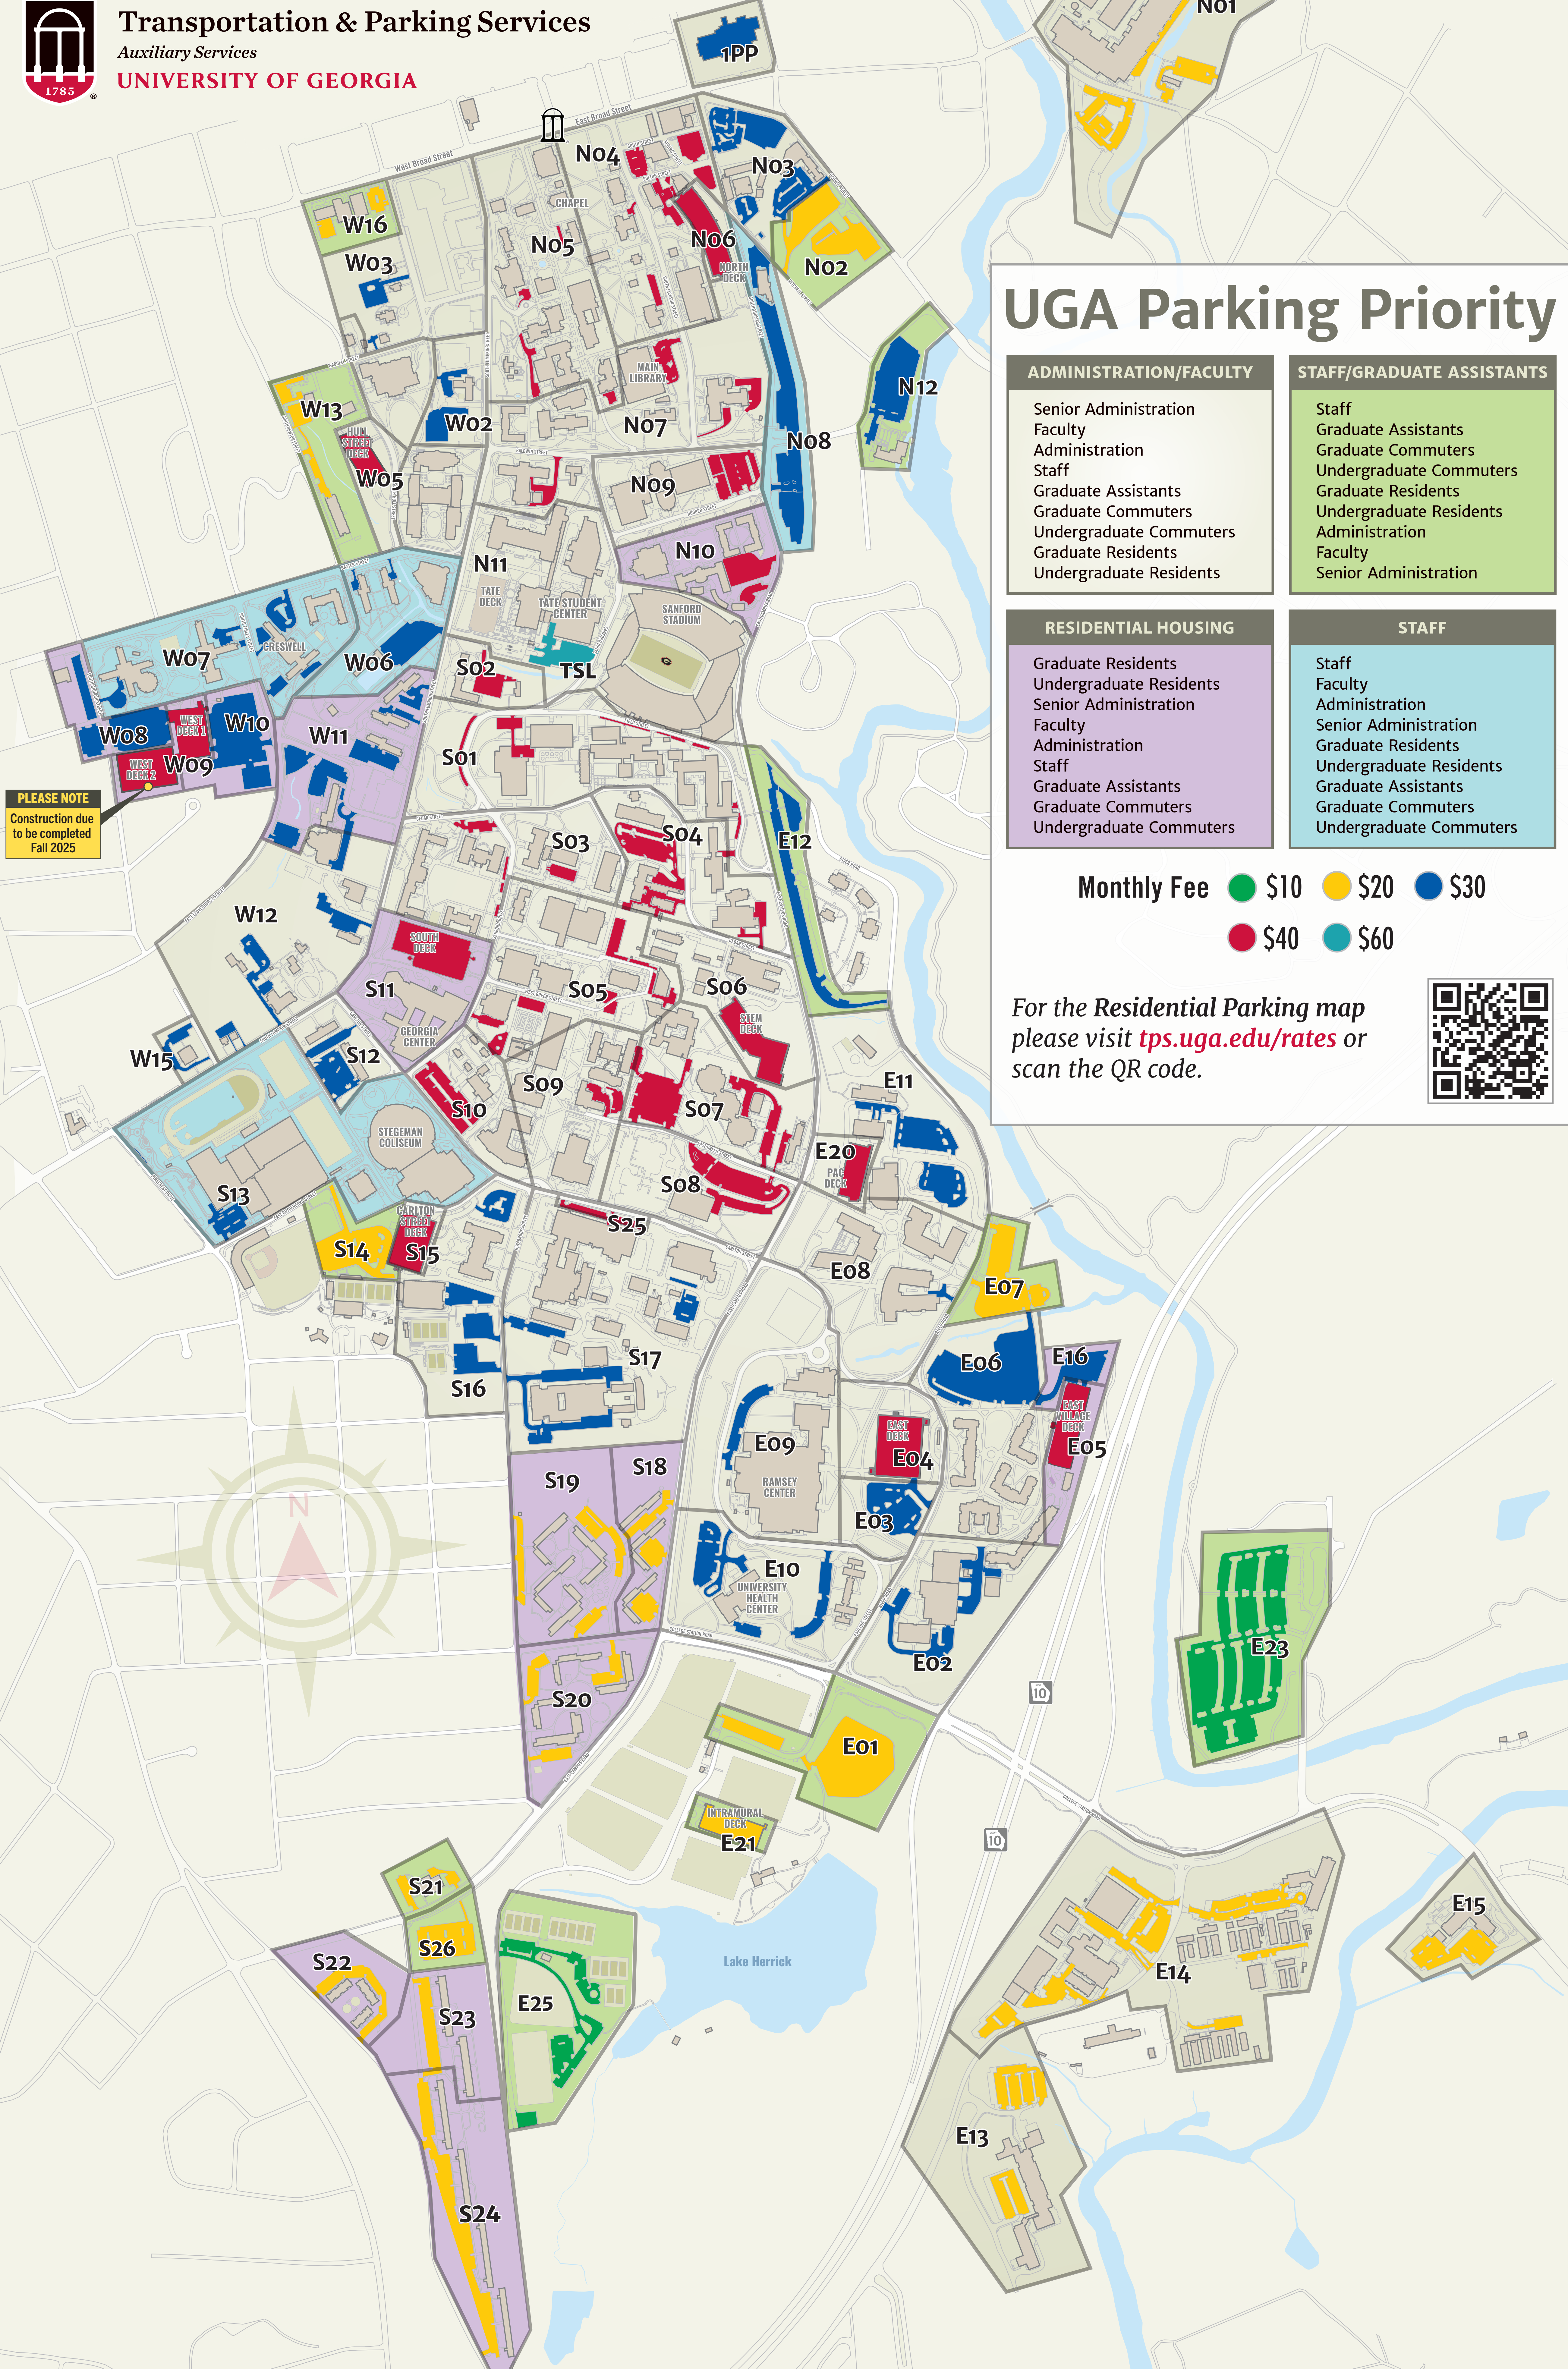

Non-Residential Parking Effective Fall 2025

Admin, Faculty, Staff, Graduate Assistants, and Commuters

For Residential Parking map, see tps.uga.edu/rates

Transportation & Parking Services
Auxiliary Services
UNIVERSITY OF GEORGIA

PLEASE NOTE
Construction due to be completed Fall 2025

UGA Parking Priority

ADMINISTRATION/FACULTY	STAFF/GRADUATE ASSISTANTS
<ul style="list-style-type: none"> Senior Administration Faculty Administration Staff Graduate Assistants Undergraduate Commuters Graduate Residents Undergraduate Residents 	<ul style="list-style-type: none"> Staff Graduate Assistants Graduate Commuters Undergraduate Commuters Graduate Residents Undergraduate Residents Administration Faculty Senior Administration
RESIDENTIAL HOUSING	STAFF
<ul style="list-style-type: none"> Graduate Residents Undergraduate Residents Senior Administration Faculty Administration Staff Graduate Assistants Graduate Commuters Undergraduate Commuters 	<ul style="list-style-type: none"> Staff Faculty Administration Senior Administration Graduate Residents Undergraduate Residents Graduate Assistants Graduate Commuters Undergraduate Commuters

Monthly Fee ● \$10 ● \$20 ● \$30
● \$40 ● \$60

For the Residential Parking map please visit tps.uga.edu/rates or scan the QR code.

Health Sciences Campus

Transit/Soccer-Softball/Club Sports

Veterinary Medical Center Campus