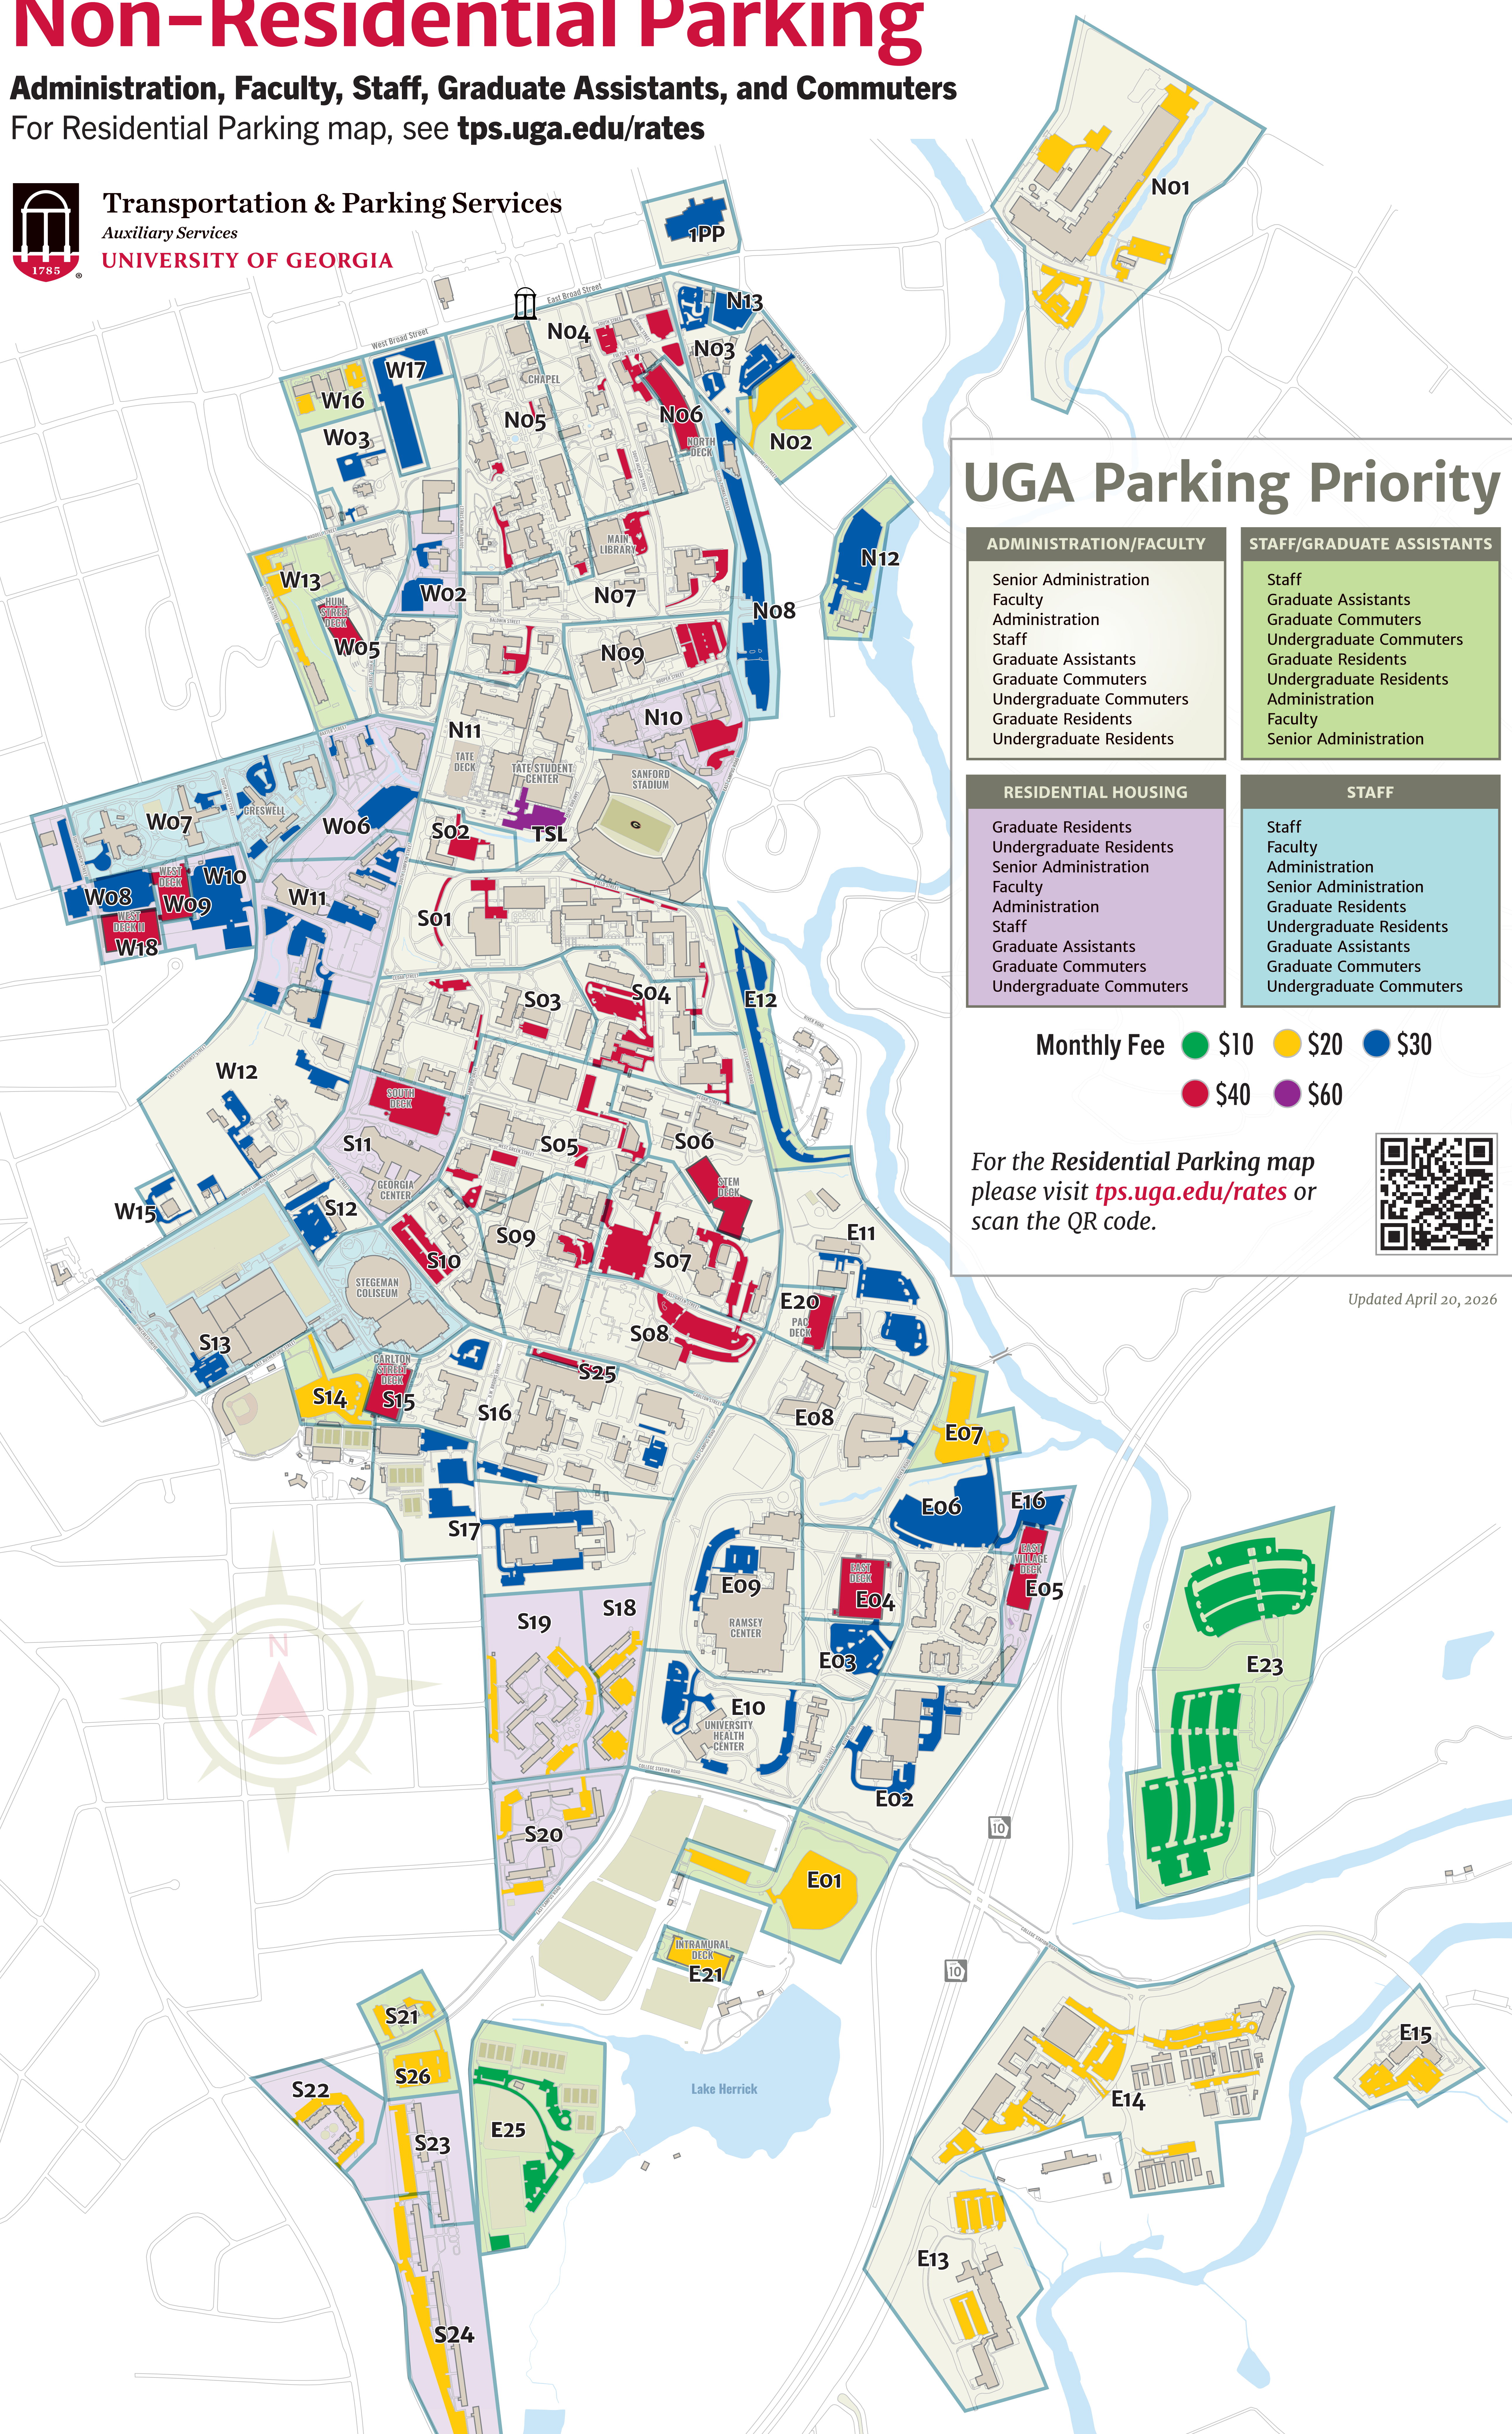

# Non-Residential Parking

Administration, Faculty, Staff, Graduate Assistants, and Commuters

For Residential Parking map, see [tps.uga.edu/rates](https://tps.uga.edu/rates)

Transportation & Parking Services  
Auxiliary Services  
UNIVERSITY OF GEORGIA

## UGA Parking Priority