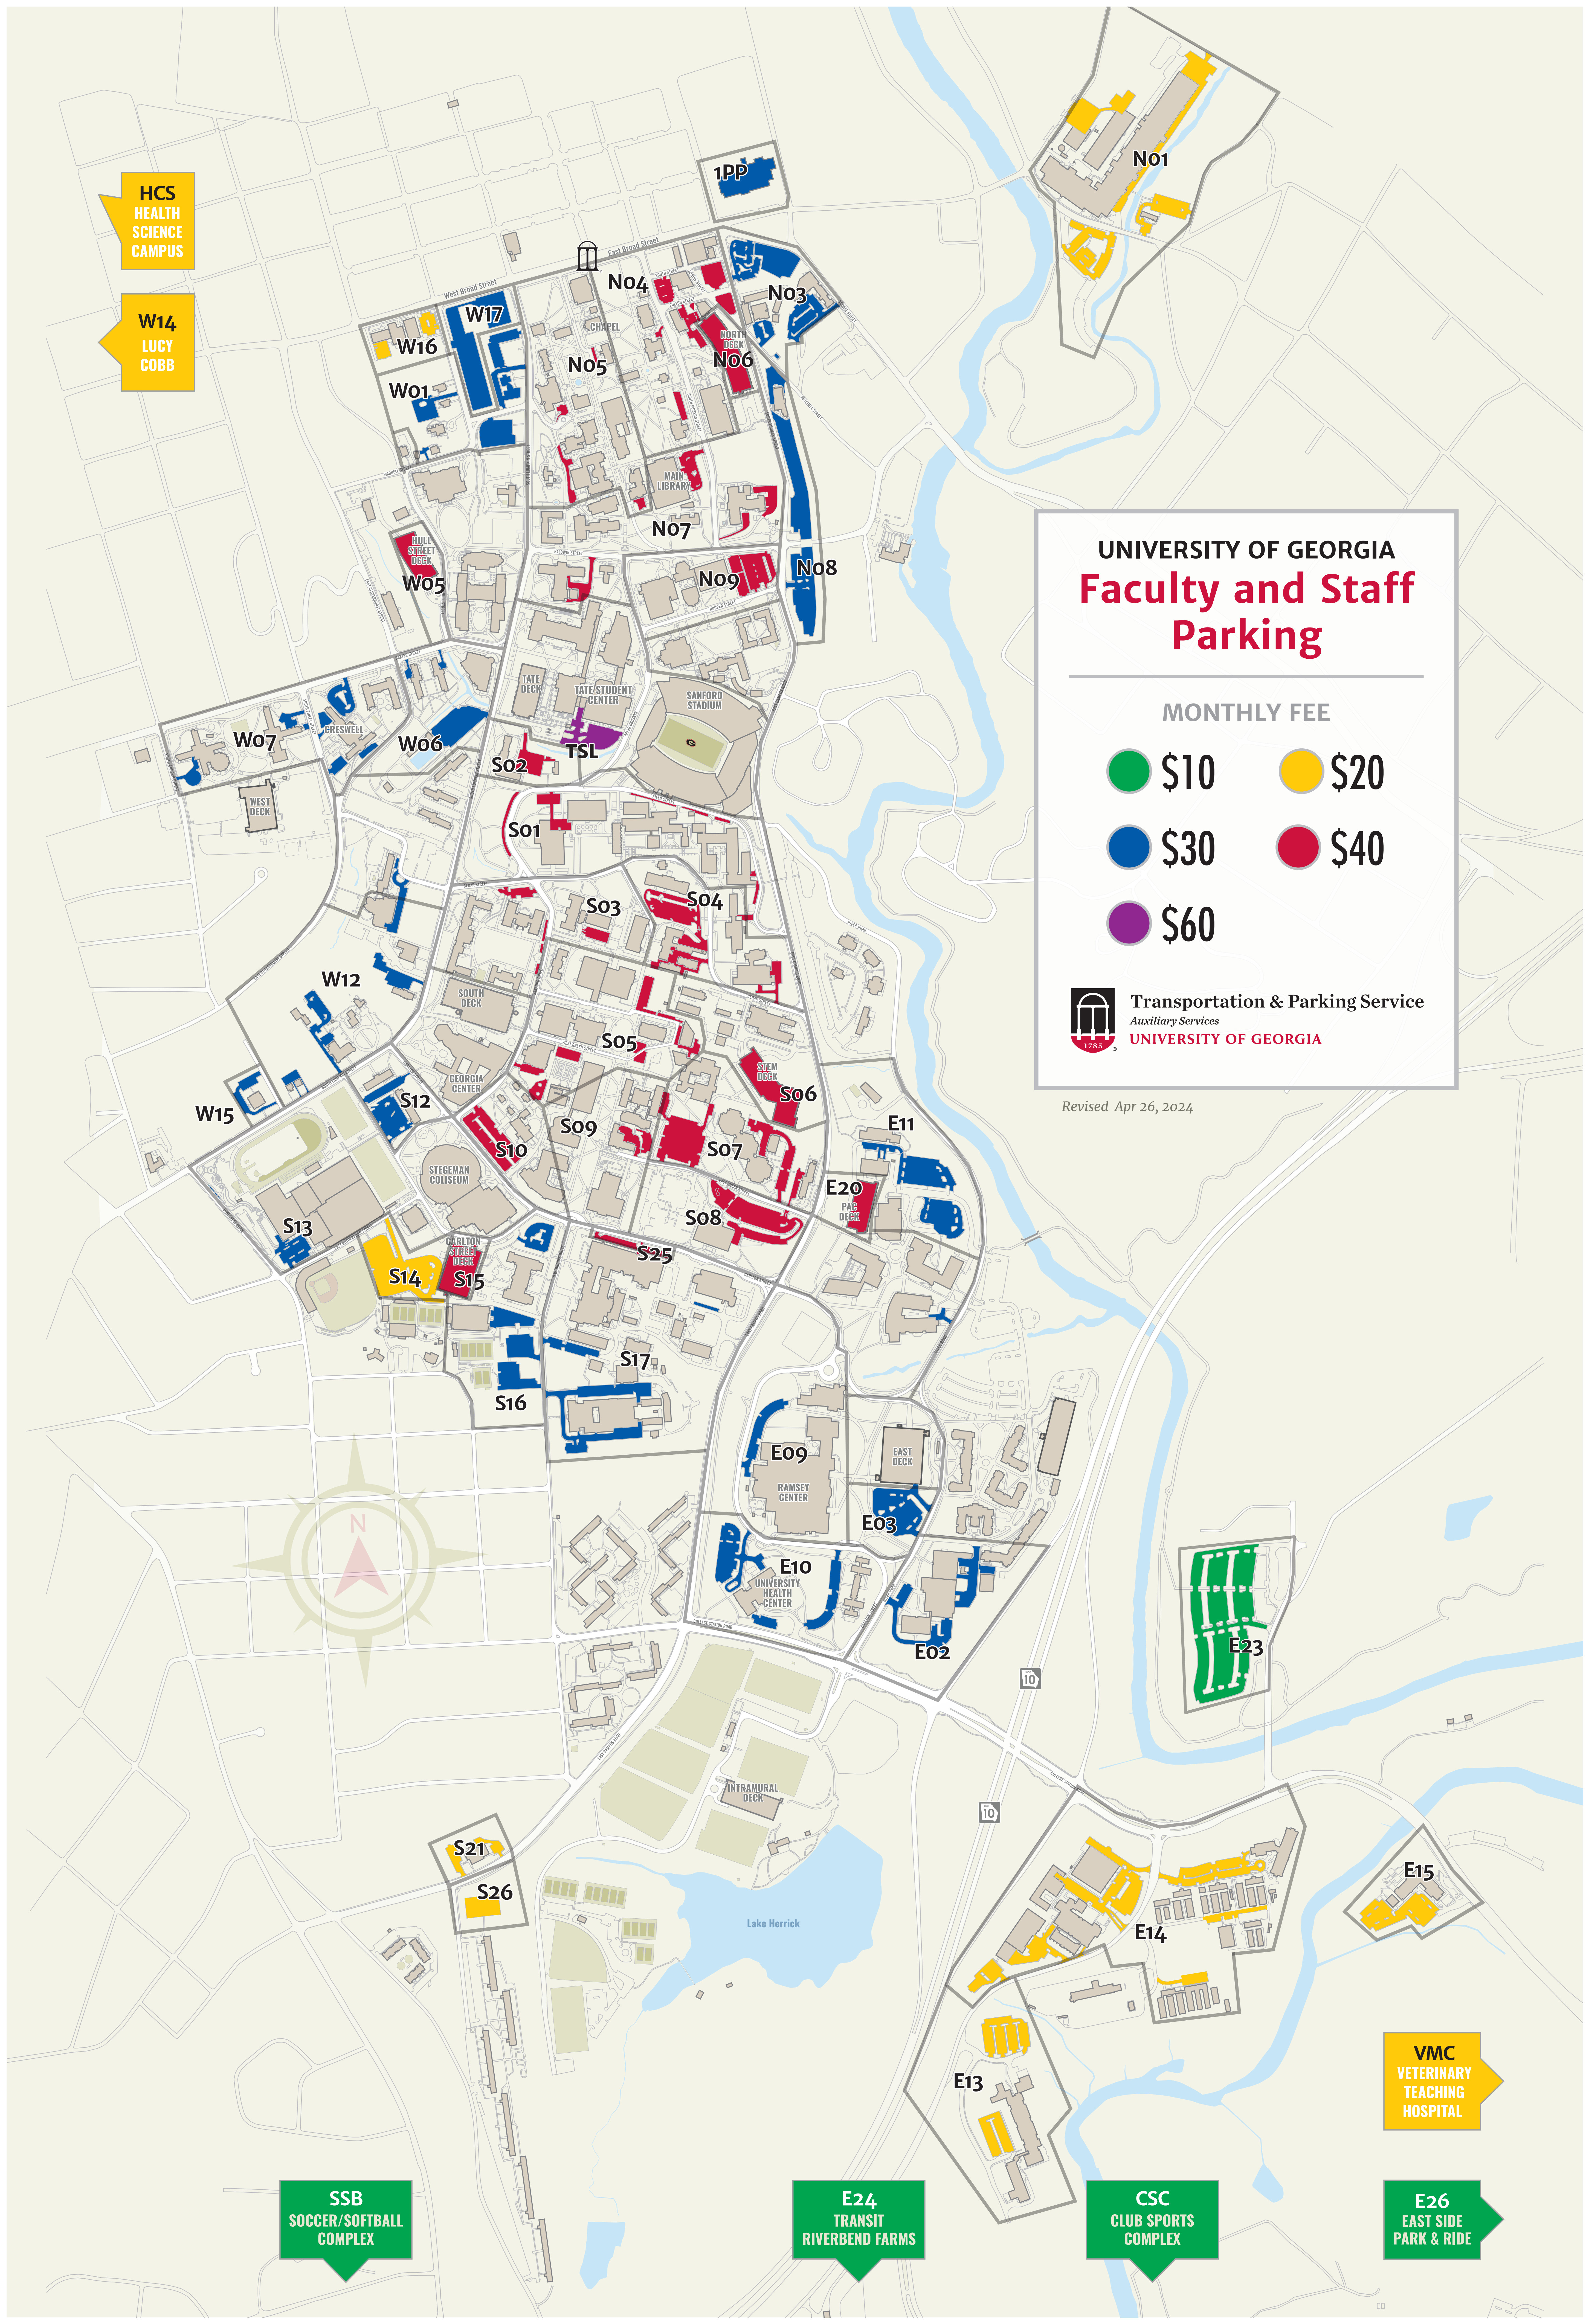

UNIVERSITY OF GEORGIA Faculty and Staff Parking

MONTHLY FEE

- \$10
- \$20
- \$30
- \$40
- \$60

Transportation & Parking Service
Auxiliary Services
UNIVERSITY OF GEORGIA

Revised Apr 26, 2024

SSB
SOCCER/SOFTBALL
COMPLEX

E24
TRANSIT
RIVERBEND FARMS

CSC
CLUB SPORTS
COMPLEX

E26
EAST SIDE
PARK & RIDE

VMC
VETERINARY
TEACHING
HOSPITAL